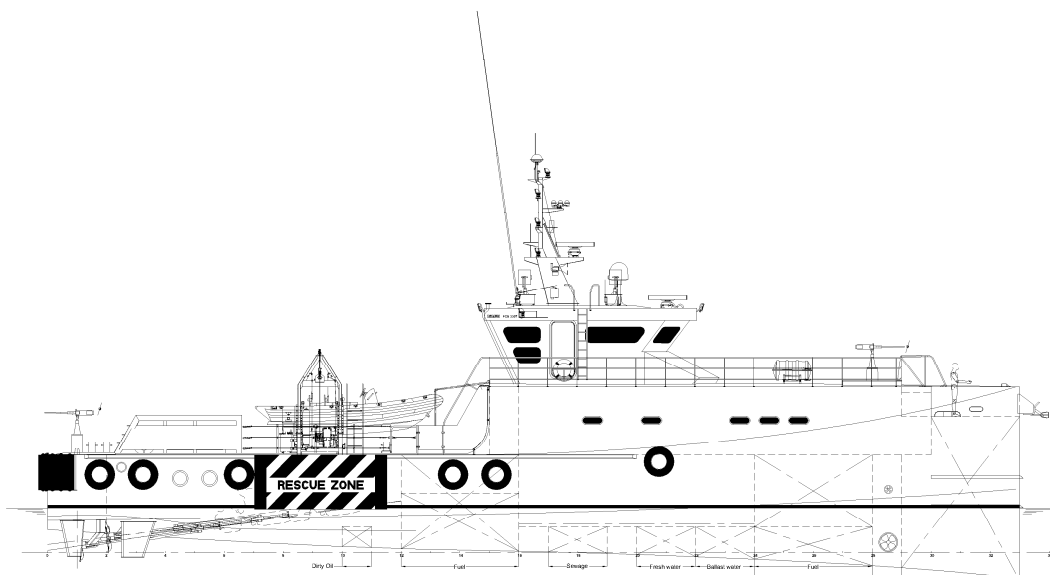

Profile

DAMEN FCS® 3307 SEA AXE - PATROL

"TMC ANGEL"

DAMEN

DAMEN SHIPYARDS GORINCHEM

Member of the DAMEN SHIPYARDS GROUP

Industrieterrein Avelingen West 20
4202 MS Gorinchem

P.O. Box 1
4200 AA Gorinchem
The Netherlands

phone +31 (0)183 63 99 11
fax +31 (0)183 63 21 89

info@damen.com
www.damen.com