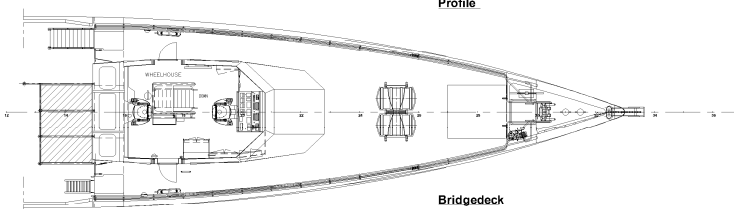

DAMEN FCS® 3307 SEA AXE - PATROL

"TMC ANGEL"

DAMEN

DAMEN SHIPYARDS GORINCHEM

Member of the DAMEN SHIPYARDS GROUP

Industrieterrein Avelingen West 20
4202 MS Gorinchem

P.O. Box 1
4200 AA Gorinchem
The Netherlands

phone +31 (0)183 63 99 11
fax +31 (0)183 63 21 89

info@damen.com
www.damen.com