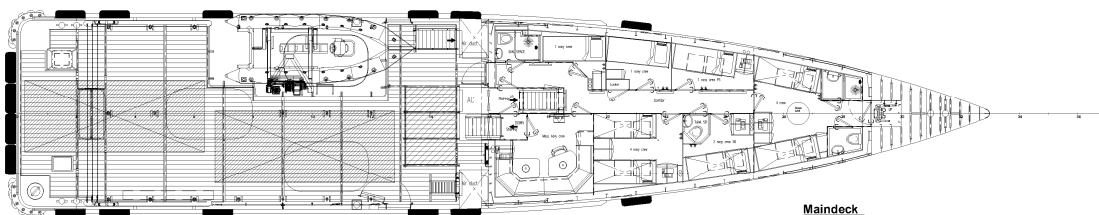

Bridgedeck