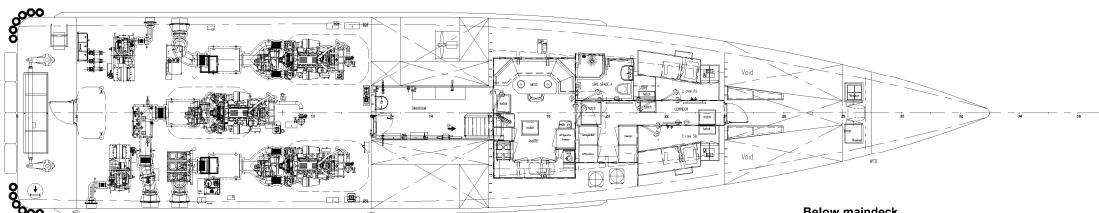

Profile

Top of wheelhouse

Bridgedeck

Maindeck

Below maindeck

DAMEN FCS[®] 3307 SEA AXE - PATROL

"TMC ANGEL"

DAMEN