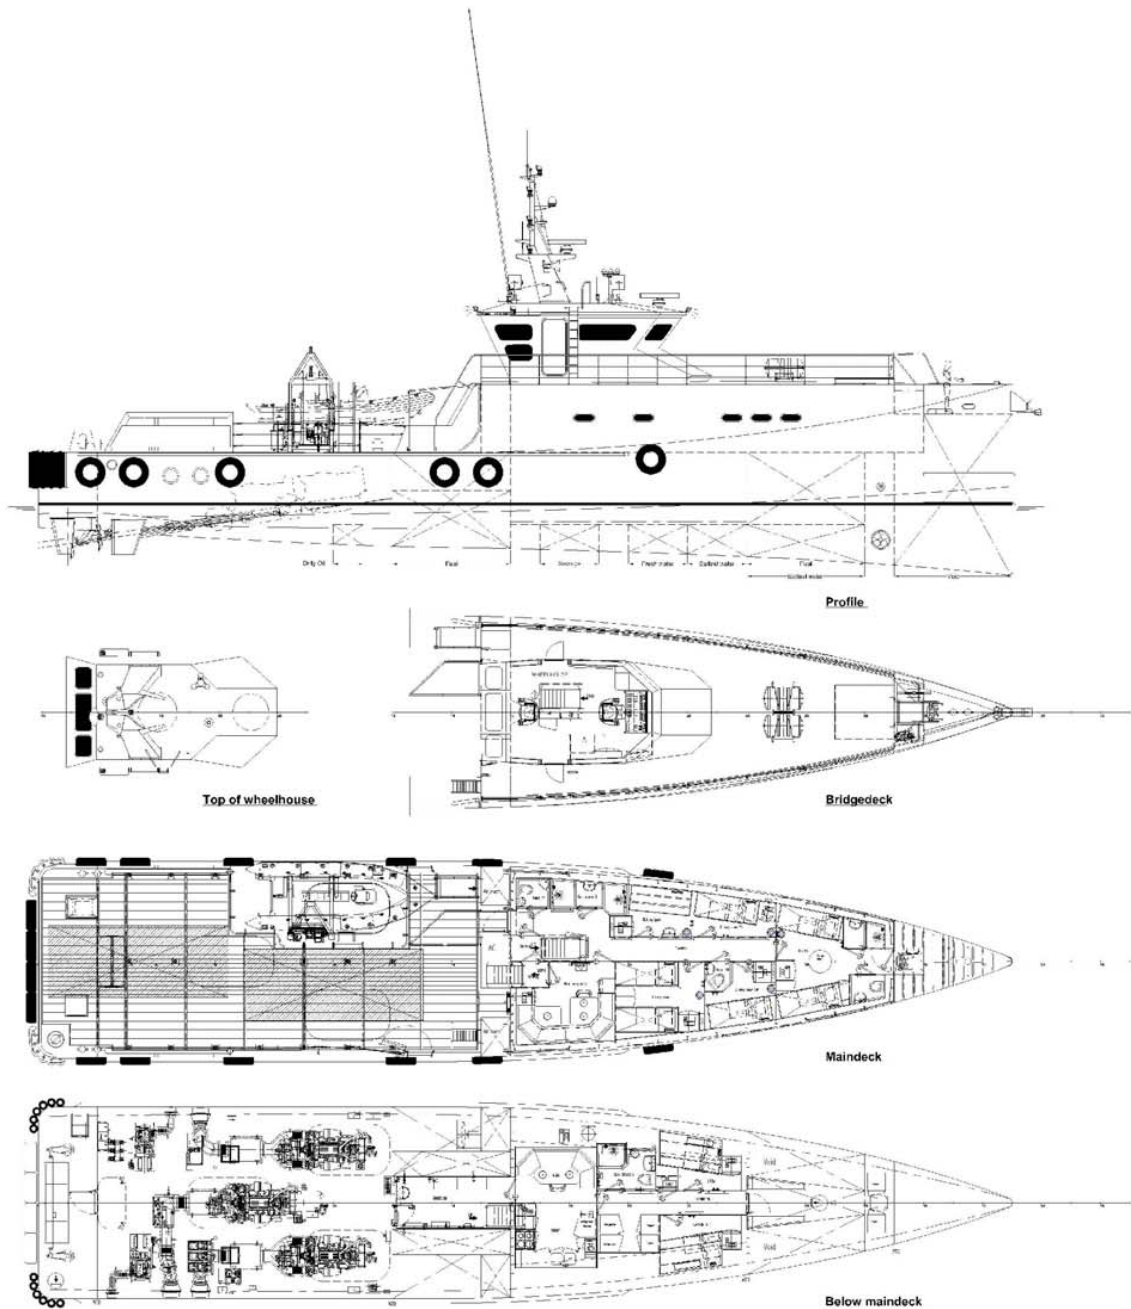

DAMEN FCS® 3307 SEA AXE - PATROL

"TMC EAGLE"

DAMEN

DAMEN SHIPYARDS GORINCHEM

Member of the DAMEN SHIPYARDS GROUP

Industrieterrein Avelingen West 20
4202 MS Gorinchem

P.O. Box 1
4200 AA Gorinchem
The Netherlands

phone +31 (0)183 63 99 11
fax +31 (0)183 63 21 89

info@damen.nl
www.damen.nl

© No part of the leaflet may be reproduced in any form, by print, photo print, microfilm, or any other means, without written permission from Damen Shipyards Gorinchem