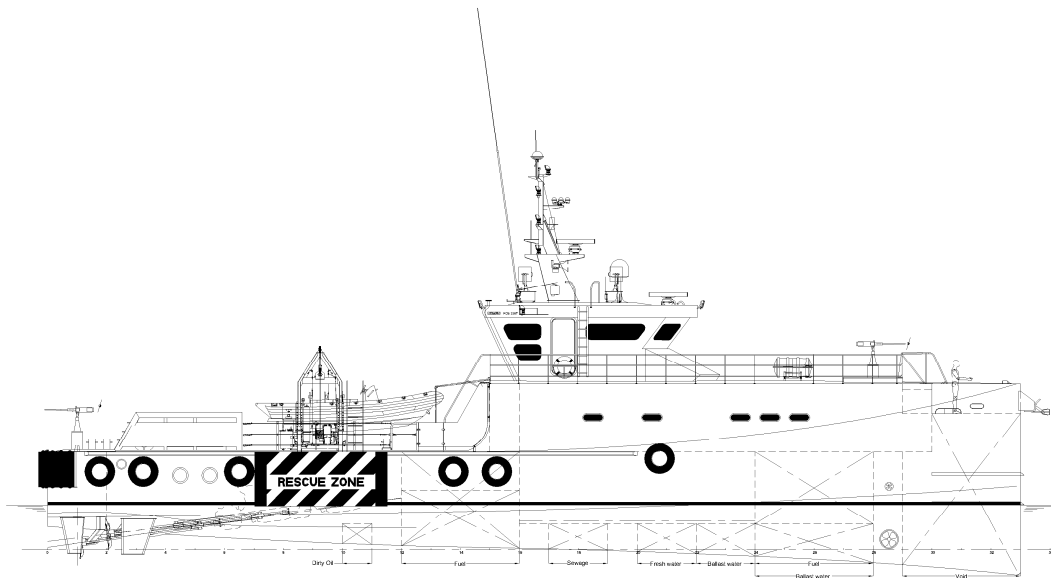

Profile

DAMEN FCS® 3307 SEA AXE - PATROL

"TMC HAWK"

DAMEN

DAMEN SHIPYARDS GORINCHEM

Member of the DAMEN SHIPYARDS GROUP

Industrieterrein Avelingen West 20
4202 MS Gorinchem

P.O. Box 1
4200 AA Gorinchem
The Netherlands

phone +31 (0)183 63 99 11
fax +31 (0)183 63 21 89

info@damen.com
www.damen.com

© No part of the leaflet may be reproduced in any form, by print, photo print, microfilm, or any other means, without written permission from Damen Shipyards Gorinchem